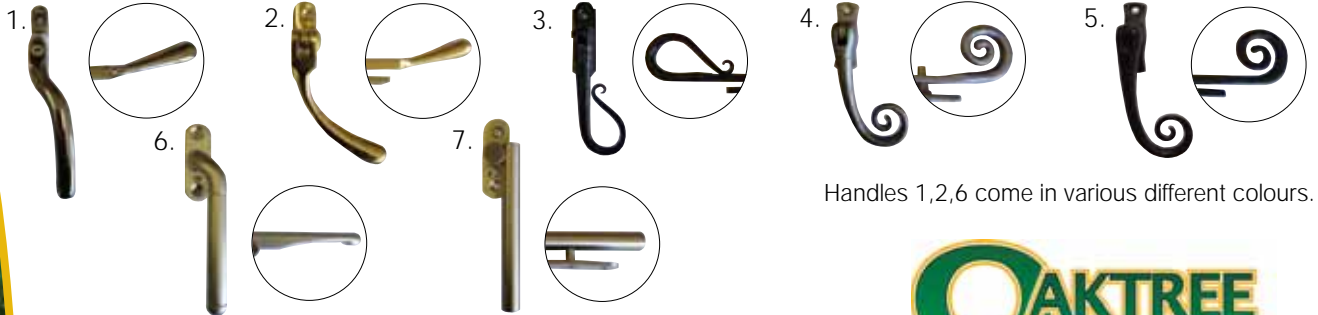

Defender Hinges are extra resilient to forced entry

Inner Sash Mouldings

High security Macho shoot bolt/cam

Bonded bar option

Connoisseur/Antique Handles

Outer Sash Mouldings

Bevelled

Moulded

Outer Sash Mouldings

Draught proofing

Showroom available for viewing

Moulded

Square

Bevelled

Frame Mouldings

Moulded

Square

Bevelled

Handle Range

Handles 1,2,6 come in various different colours.

Timbers

Mahogany
European Oak
Red Grandis FSC
(Available as solid wood or engineered)

Standard Timber Finishes

Special colours available at additional cost