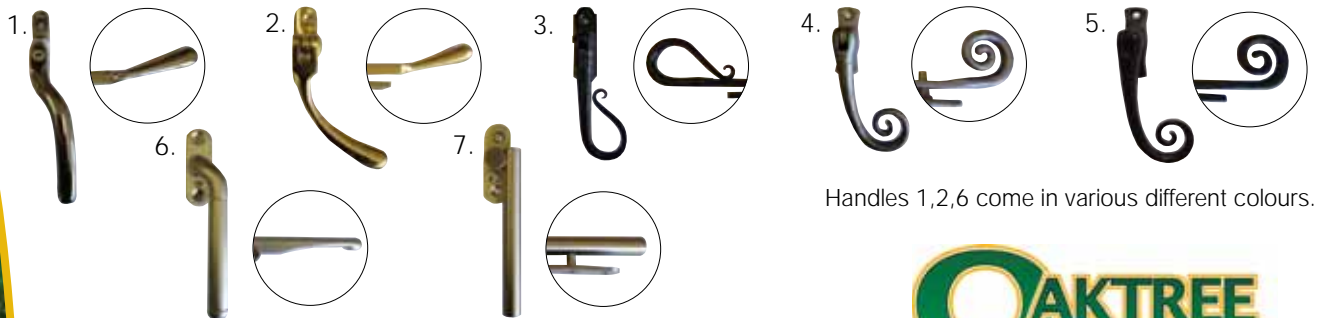

Heavy duty traditional butt hinges

Inner Sash Mouldings

High security PN Hook Espag Security Lock

Bonded bar option

Connoisseur/Antique Handles

Bevelled

Square

Moulded

Frame Mouldings

Bevelled

Square

Draught proofing

Showroom available for viewing

Handle Range

Handles 1,2,6 come in various different colours.

Timbers